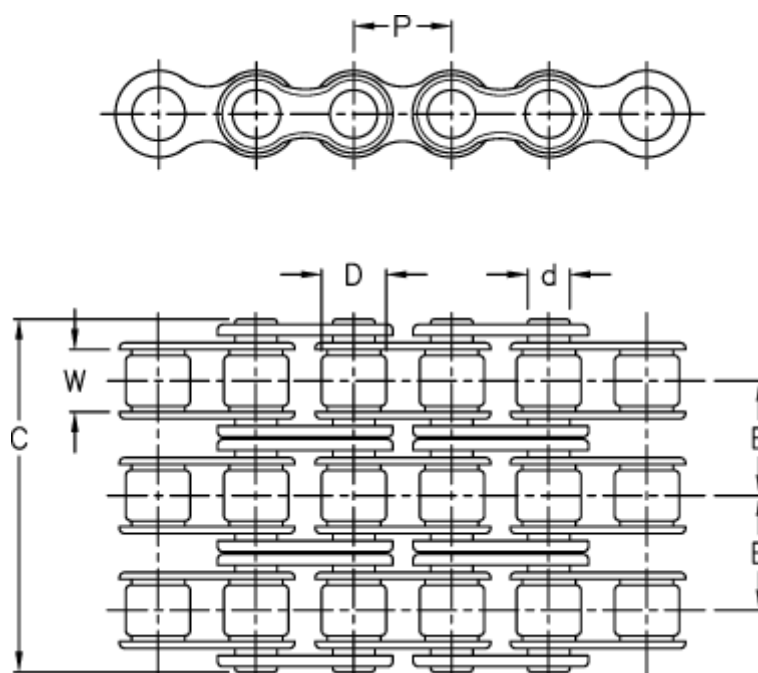

Article number: 6100130020

Description: KLEEchain 8 x 3 mm triplex 05 B-3  
5 meter in box (without connecting links)

## Measures

Breaking power = 13800N

W = 3,00

C = 19,50

Chain size = 8 x 3 mm

d = 2,31

D = 5,00

Description = 05 B-3

E = 5,64

P = 8,00